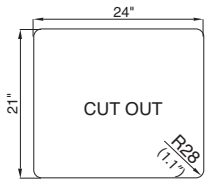

ALPHA USA

Composite I.0 Bowl

Self Rimming or Undermount

AS-AL10

Features

- Wide tap deck to accommodate a range of tap designs
- Part drilled 1 3/8" faucet holes
- Heat Resistant to 536°F
- Main bowl depth 8"
- Extreme Impact Stain, Cut and Chip Resistant
- Self Rimming and Undermount Installation