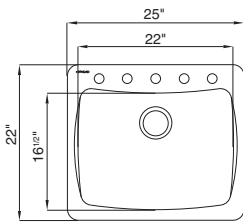

ALPHA USA

Composite I.0 Bowl

Self Rimming or Undermount

AS-AL10

Features

- Wide tap deck to accommodate a range of tap designs
- Part drilled 1 3/8" faucet holes
- Heat Resistant to 536°F
- Main bowl depth 8"
- Extreme Impact Stain, Cut and Chip Resistant
- Self Rimming and Undermount Installation

GRANITE ROK®

Alpine White - AS-AL10RNUSSK

Sahara Stone - AS-AL10RHUSSK

ROK® METALLIC

Metallic Black - AS-AL10RZUSSK

We reserve the right to amend specifications, weights, measures and color availability without prior notice. *For color matched options, please see the Options and Accessories section. All measurements are in millimetres unless otherwise stated.